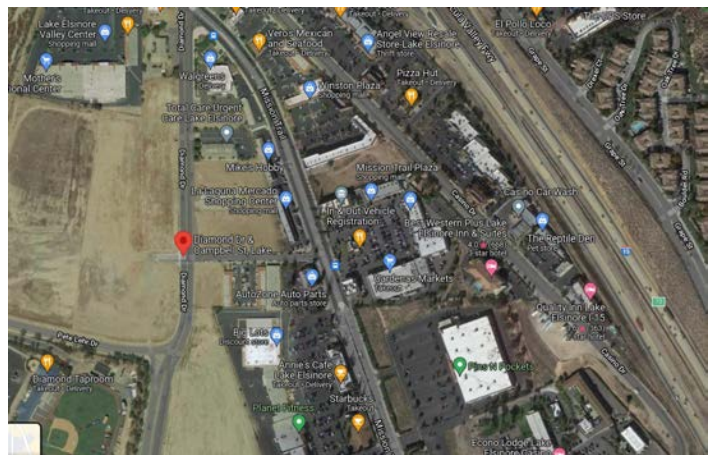

Diamond map 1

Listing ID: 24232641

Date Created: 10/5/2021

Last Updated: 5/26/2023

Address: Diamond Dr @ Campbell, Lake Elsinore, CA